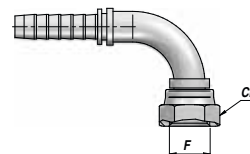

Indstik • Press fittings

R0901

JIC hun - 74° konus
JIC female - 74° cone

| Codice Code Bestell-Nr. | Tubo Hose Schlauch | | F UNF-UN | CH | kg X 100 |
|-------------------------|--------------------|----|-------------|----|----------|
| | inch | NW | | | |
| R0901.0304 | 3/16" | 5 | 7/16" - 20 | 15 | 2,60 |
| R0901.0404 | 1/4" | 6 | 7/16" - 20 | 17 | 2,60 |
| R0901.0405 | 1/4" | 6 | 1/2" - 20 | 17 | 3,40 |
| R0901.0506 | 5/16" | 8 | 9/16" - 18 | 19 | 3,60 |
| R0901.0606 | 3/8" | 10 | 9/16" - 18 | 19 | 3,80 |
| R0901.0608 | 3/8" | 10 | 3/4" - 16 | 24 | 8,20 |
| R0901.0808 | 1/2" | 13 | 3/4" - 16 | 24 | 6,40 |
| R0901.0810 | 1/2" | 13 | 7/8" - 14 | 27 | 8,00 |
| R0901.1012 | 5/8" | 16 | 1"1/16 - 12 | 32 | 11,80 |
| R0901.1212 | 3/4" | 20 | 1"1/16 - 12 | 32 | 12,20 |
| R0901.1216 | 3/4" | 20 | 1"5/16 - 12 | 38 | 16,60 |
| R0901.1616 | 1" | 25 | 1"5/16 - 12 | 38 | 21,20 |

R0951

90° JIC hun - 74° konus
90° JIC female - 74° cone

| Codice Code Bestell-Nr. | Tubo Hose Schlauch | | F UNF-UN | CH | kg X 100 |
|-------------------------|--------------------|----|-------------|----|----------|
| | inch | NW | | | |
| R0951.0304 | 3/16" | 5 | 7/16" - 20 | 15 | 3,40 |
| R0951.0404 | 1/4" | 6 | 7/16" - 20 | 17 | 3,40 |
| R0951.0405 | 1/4" | 6 | 1/2" - 20 | 17 | 4,20 |
| R0951.0506 | 5/16" | 8 | 9/16" - 18 | 19 | 4,80 |
| R0951.0606 | 3/8" | 10 | 9/16" - 18 | 19 | 5,60 |
| R0951.0608 | 3/8" | 10 | 3/4" - 16 | 24 | 8,20 |
| R0951.0808 | 1/2" | 13 | 3/4" - 16 | 24 | 10,20 |
| R0951.0810 | 1/2" | 13 | 7/8" - 14 | 27 | 11,60 |
| R0951.1012 | 5/8" | 16 | 1"1/16 - 12 | 32 | 17,20 |
| R0951.1212 | 3/4" | 20 | 1"1/16 - 12 | 32 | 22,00 |
| R0951.1216 | 3/4" | 20 | 1"5/16 - 12 | 38 | 29,80 |
| R0951.1616 | 1" | 25 | 1"5/16 - 12 | 38 | 45,60 |