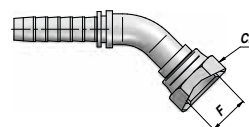

RS05T

ORFS hun (SAE J1453)
ORFS female (SAE J1453)

Codice Code Bestell-Nr.	Tubo Hose Schlauch		F UNF-UN-UNS	CH	CH1	kg x 100
	inch	NW				
RS05T.0406	1/4"	6	9/16" - 18	19	14	3,50
RS05T.0609	3/8"	10	11/16" - 16	22	17	5,50
RS05T.0811	1/2"	13	13/16" - 16	24	19	7,50
RS05T.1013	5/8"	16	1" - 14	30	24	13,00
RS05T.1214	3/4"	20	1"3/16 - 12	36	30	24,50
RS05T.1615	1"	25	1"7/16 - 12	41	36	31,50

RS150

90° ORFS hun (SAE J1453)
90° ORFS female (SAE J1453)

Codice Code Bestell-Nr.	Tubo Hose Schlauch		F UNF-UN-UNS	CH	kg x 100
	inch	NW			
RS150.0406	1/4"	6	9/16" - 18	17	4,50
RS150.0609	3/8"	10	11/16" - 16	22	7,00
RS150.0811	1/2"	13	13/16" - 16	24	10,50
RS150.1013	5/8"	16	1" - 14	30	17,50
RS150.1214	3/4"	20	1"3/16 - 12	36	25,50
RS150.1615	1"	25	1"7/16 - 12	41	39,50

RS250

45° ORFS hun (SAE J1453)
45° ORFS female (SAE J1453)

Codice Code Bestell-Nr.	Tubo Hose Schlauch		F UNF-UN-UNS	CH	kg x 100
	inch	NW			
RS250.0406	1/4"	6	9/16" - 18	17	4,50
RS250.0609	3/8"	10	11/16" - 16	22	7,00
RS250.0811	1/2"	13	13/16" - 16	24	10,50
RS250.1013	5/8"	16	1" - 14	30	17,50
RS250.1214	3/4"	20	1"3/16 - 12	36	26,00
RS250.1615	1"	25	1"7/16 - 12	41	39,50

RS350

ORFS han (SAE J1453)
ORFS male (SAE J1453)

Codice Code Bestell-Nr.	Tubo Hose Schlauch		F UNF-UN-UNS	CH	kg x 100
	inch	NW			
RS350.0406	1/4"	6	9/16" - 18	17	3,20
RS350.0609	3/8"	10	11/16" - 16	19	5,20
RS350.0811	1/2"	13	13/16" - 16	22	9,40
RS350.1013	5/8"	16	1" - 14	27	13,60
RS350.1214	3/4"	20	1"3/16 - 12	32	14,60
RS350.1615	1"	25	1"7/16 - 12	38	26,60