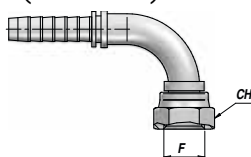

Indstik • Press fittings

RS050

ORFS hun (SAE J1453)
ORFS female (SAE J1453)

Codice Code Bestell-Nr.	Tubo Hose Schlauch		F UNF-UN-UNS	CH	kg x 100
	inch	NW			
RS050.0406	1/4"	6	9/16" - 18	19	3,50
RS050.0609	3/8"	10	11/16" - 16	22	5,50
RS050.0811	1/2"	13	13/16" - 16	24	7,50
RS050.1013	5/8"	16	1" - 14	30	13,00
RS050.1214	3/4"	20	1"3/16 - 12	36	24,50
RS050.1615	1"	25	1"7/16 - 12	41	31,50

RS05T

ORFS hun (SAE J1453)
ORFS female (SAE J1453)

Codice Code Bestell-Nr.	Tubo Hose Schlauch		F UNF-UN-UNS	CH	CH1	kg x 100
	inch	NW				
RS05T.0406	1/4"	6	9/16" - 18	19	14	3,50
RS05T.0609	3/8"	10	11/16" - 16	22	17	5,50
RS05T.0811	1/2"	13	13/16" - 16	24	19	7,50
RS05T.1013	5/8"	16	1" - 14	30	24	13,00
RS05T.1214	3/4"	20	1"3/16 - 12	36	30	24,50
RS05T.1615	1"	25	1"7/16 - 12	41	36	31,50

RS150

90° ORFS hun (SAE J1453)
90° ORFS female (SAE J1453)

Codice Code Bestell-Nr.	Tubo Hose Schlauch		F UNF-UN-UNS	CH	kg x 100
	inch	NW			
RS150.0406	1/4"	6	9/16" - 18	17	4,50
RS150.0609	3/8"	10	11/16" - 16	22	7,00
RS150.0811	1/2"	13	13/16" - 16	24	10,50
RS150.1013	5/8"	16	1" - 14	30	17,50
RS150.1214	3/4"	20	1"3/16 - 12	36	25,50
RS150.1615	1"	25	1"7/16 - 12	41	39,50

RS250

45° ORFS hun (SAE J1453)
45° ORFS female (SAE J1453)

Codice Code Bestell-Nr.	Tubo Hose Schlauch		F UNF-UN-UNS	CH	kg x 100
	inch	NW			
RS250.0406	1/4"	6	9/16" - 18	17	4,50
RS250.0609	3/8"	10	11/16" - 16	22	7,00
RS250.0811	1/2"	13	13/16" - 16	24	10,50
RS250.1013	5/8"	16	1" - 14	30	17,50
RS250.1214	3/4"	20	1"3/16 - 12	36	26,00
RS250.1615	1"	25	1"7/16 - 12	41	39,50