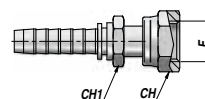

Indstik • Press fittings

RS050

ORFS hun (SAE J1453)
ORFS female (SAE J1453)

Codice Code Bestell-Nr.	Tubo Hose Schlauch		F UNF-UN-UNS	CH	kg x 100
	inch	NW			
RS050.0406	1/4"	6	9/16" - 18	19	3,50
RS050.0609	3/8"	10	11/16" - 16	22	5,50
RS050.0811	1/2"	13	13/16" - 16	24	7,50
RS050.1013	5/8"	16	1" - 14	30	13,00
RS050.1214	3/4"	20	1"3/16 - 12	36	24,50
RS050.1615	1"	25	1"7/16 - 12	41	31,50

RS05T

ORFS hun (SAE J1453)
ORFS female (SAE J1453)

Codice Code Bestell-Nr.	Tubo Hose Schlauch		F UNF-UN-UNS	CH	CH1	kg x 100
	inch	NW				
RS05T.0406	1/4"	6	9/16" - 18	19	14	3,50
RS05T.0609	3/8"	10	11/16" - 16	22	17	5,50
RS05T.0811	1/2"	13	13/16" - 16	24	19	7,50
RS05T.1013	5/8"	16	1" - 14	30	24	13,00
RS05T.1214	3/4"	20	1"3/16 - 12	36	30	24,50
RS05T.1615	1"	25	1"7/16 - 12	41	36	31,50

RS150

90° ORFS hun (SAE J1453)
90° ORFS female (SAE J1453)

Codice Code Bestell-Nr.	Tubo Hose Schlauch		F UNF-UN-UNS	CH	kg x 100
	inch	NW			
RS150.0406	1/4"	6	9/16" - 18	17	4,50
RS150.0609	3/8"	10	11/16" - 16	22	7,00
RS150.0811	1/2"	13	13/16" - 16	24	10,50
RS150.1013	5/8"	16	1" - 14	30	17,50
RS150.1214	3/4"	20	1"3/16 - 12	36	25,50
RS150.1615	1"	25	1"7/16 - 12	41	39,50

RS250

45° ORFS hun (SAE J1453)
45° ORFS female (SAE J1453)

Codice Code Bestell-Nr.	Tubo Hose Schlauch		F UNF-UN-UNS	CH	kg x 100
	inch	NW			
RS250.0406	1/4"	6	9/16" - 18	17	4,50
RS250.0609	3/8"	10	11/16" - 16	22	7,00
RS250.0811	1/2"	13	13/16" - 16	24	10,50
RS250.1013	5/8"	16	1" - 14	30	17,50
RS250.1214	3/4"	20	1"3/16 - 12	36	26,00
RS250.1615	1"	25	1"7/16 - 12	41	39,50