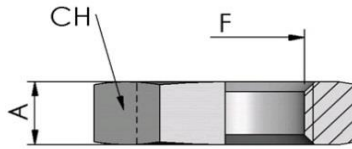

NIPLER OG FORSKRUNINGER - ADAPTERS

C..FB

BSP KONTRAMØTRIK BSP NUT FOR BULKHEAD UNION

Varenr. Code	F BSP	CH	A	kg x 100
C04FB	1/4"	19	7	4.80
C06FB	3/8"	22	7	5.20
C08FB	1/2"	27	8	8.40
C12FB	3/4"	32	9.4	
C16FB	1"	41	10	
C20FB	1"1/4	50	12	
C24FB	1"1/2	55	13	