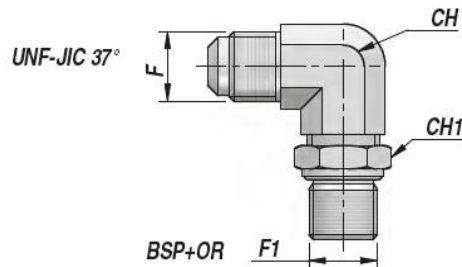

## RV105

JIC VINKEL 90° JUSTERBAR  
JIC 90° ADJUSTABLE ADAPTER M+M

Varenr. Code	UNF- JIC 37° F	BSP F1	CH	CH1	kg x 100
RV105.0402	7/16"	1/8"	11	14	3.23
RV105.0404	7/16"	1/4"	14	19	5.82
RV105.0504	1/2"	1/4"	14	19	5.84
RV105.0604	9/16"	1/4"	14	19	5.99
RV105.0606	9/16"	3/8"	19	22	9.60
RV105.0804	3/4"	1/4"	19	19	10.50
RV105.0806	3/4"	3/8"	19	22	10.98
RV105.0808	3/4"	1/2"	22	27	15.02
RV105.1006	7/8"	3/8"	22	22	15.00
RV105.1008	7/8"	1/2"	22	27	15.05
RV105.1012	7/8"	3/4"	27	36	25.00
RV105.1208	1"1/16	1/2"	27	27	30.46
RV105.1212	1"1/16	3/4"	27	36	30.78
RV105.1616	1"5/16	1"	33	41	43.12