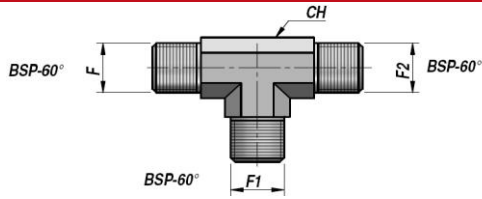

**NIPLER OG FORSKRUNINGER - ADAPTERS**

**RV171**

**BSP T-STYKKE HAN/HAN/HAN  
"TEE" ADAPTER M+M+M  
TYPE BMMM**

Varenr. Code	F BSP	F1 BSP	F2 BSP	CH	kg x 100
RV171.0400	1/4"	1/4"	1/4"	14	5.50
RV171.0600	3/8"	3/8"	3/8"	19	9.16
RV171.0800	1/2"	1/2"	1/2"	22	16.65
RV171.1200	3/4"	3/4"	3/4"	27	27.84
RV171.1600	1"	1"	1"	33	36.70
RV171.2000	1"1/4	1"1/4	1"1/4	41	64.50
RV171.2400	1"1/2	1"1/2	1"1/2	50	119.00