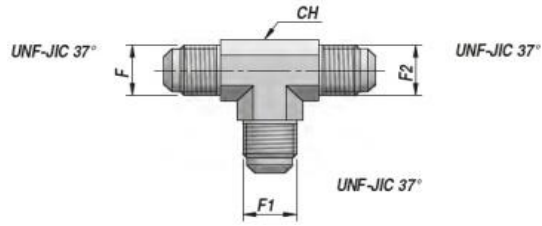

**NIPLER OG FORSKRUNINGER - ADAPTERS**

**RV175**

**JIC T-STYKKE HAN/HAN/HAN  
"TEE" ADAPTER M+M+M**

| Varenr.<br>Code | UNF-JIC37° |        |        | CH | kg<br>x100 |
|-----------------|------------|--------|--------|----|------------|
|                 | F          | F1     | F2     |    |            |
| RV175.0004      | 7/16"      | 7/16"  | 7/16"  | 11 | 3.33       |
| RV175.0005      | 1/2"       | 1/2"   | 1/2"   | 13 | 4.62       |
| RV175.0006      | 9/16"      | 9/16"  | 9/16"  | 14 | 5.70       |
| RV175.0008      | 3/4"       | 3/4"   | 3/4"   | 19 | 11.73      |
| RV175.0010      | 7/8"       | 7/8"   | 7/8"   | 22 | 17.42      |
| RV175.0012      | 1"1/16     | 1"1/16 | 1"1/16 | 27 | 28.21      |
| RV175.0016      | 1"5/16     | 1"5/16 | 1"5/16 | 33 | 40.78      |
| RV175.0020      | 1"5/8      | 1"5/8  | 1"5/8  | 41 | 68.57      |
| RV175.0024      | 1"7/8      | 1"7/8  | 1"7/8  | 48 | 99.02      |
|                 |            |        |        |    |            |
|                 |            |        |        |    |            |
|                 |            |        |        |    |            |
|                 |            |        |        |    |            |