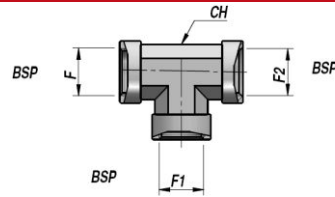

NIPLER OG FORSKRUNINGER - ADAPTERS

RV181

BSP T-STYKKE HUN/HUN/HUN
"TEE" ADAPTER F+F+F
TYPE BFFF

Varenr. Code	F BSP	F1 BSP	F2 BSP	CH	kg x 100
RV181.0200	1/8"	1/8"	1/8"	14	4.15
RV181.0400	1/4"	1/4"	1/4"	19	10.30
RV181.0600	3/8"	3/8"	3/8"	22	14.40
RV181.0800	1/2"	1/2"	1/2"	27	24.50
RV181.1200	3/4"	3/4"	3/4"	33	39.90
RV181.1600	1"	1"	1"	41	68.90
RV181.2000	1"1/4	1"1/4	1"1/4	48	85.20
RV181.2400	1"1/2	1"1/2	1"1/2	65	224.10
RV181.3200	2"	2"	2"	71	212.10