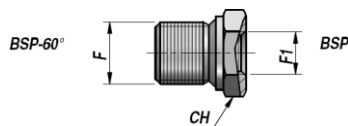

# RV321

**BSP NIPPELMUFFE HAN/HUN  
MALE / FEMALE REDUCING ADAPTER  
TYPE BMFC (B)**

Varenr. Code	F BSP	F1 BSP	CH	kg x 100
RV321.0403	1/4"	1/8"	19	2.70
RV321.0603	3/8"	1/8"	22	3.20
RV321.0604	3/8"	1/4"	22	4.30
RV321.0804	1/2"	1/4"	27	5.40
RV321.0806	1/2"	3/8"	27	6.60
RV321.1204	3/4"	1/4"	32	9.20
RV321.1206	3/4"	3/8"	32	8.80
RV321.1208	3/4"	1/2"	32	7.30
RV321.1606	1"	3/8"	41	16.80
RV321.1608	1"	1/2"	41	15.40
RV321.1612	1"	3/4"	41	12.40
RV321.2012	1"1/4	3/4"	50	27.30
RV321.2016	1"1/4	1"	50	21.10
RV321.2416	1"1/2	1"	55	30.50
RV321.2420	1"1/2	1"1/4	55	25.00
RV321.3220	2"	1"1/4	70	58.50
RV321.3224	2"	1"1/2	70	50.40