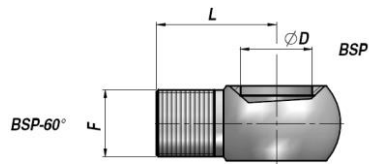

NIPLER OG FORSKRUNINGER - ADAPTERS

RV454

BSP BANJO MED GEVIND THREADED BANJO

Varenr. Code	Ø D BSP	F BSP	L	kg x 100
RV454.0303	1/8"	1/8"	24~	2.00
RV454.0404	1/4"	1/4"	25~	2.95
RV454.0604	3/8"	1/4"	25~	3.70
RV454.0606	3/8"	3/8"	28~	4.00
RV454.0804	1/2"	1/4"	25~	6.50
RV454.0806	1/2"	3/8"	28~	6.90
RV454.0808	1/2"	1/2"	32~	7.60
RV454.1208	3/4"	1/2"	32~	14.40
RV454.1212	3/4"	3/4"	40~	16.80
RV454.1612	1"	3/4"	45~	24.30
RV454.1616	1"	1"	44~	31.40