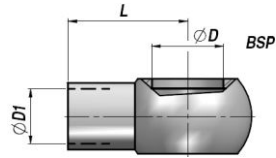

NIPLER OG FORSKRUNINGER - ADAPTERS

RV531

**BSP SVEJSEBANJO
WELDABLE BANJO**

Varenr. Code	ØD BSP	ØD1	L	kg x 100
RV531.0300	1/8"	6	19-	1.00
RV531.0408	1/4"	8	24-	2.80
RV531.0400	1/4"	10	24-	2.90
RV531.0412	1/4"	12	24-	2.80
RV531.0610	3/8"	10	28-	4.40
RV531.0600	3/8"	12	28-	3.90
RV531.0614	3/8"	14	28-	3.80
RV531.0812	1/2"	12	32-	7.60
RV531.0814	1/2"	14	32-	6.80
RV531.0800	1/2"	15	32-	6.55
RV531.0816	1/2"	16	32-	6.30
RV531.1200	3/4"	20	40-	16.90
RV531.1600	1"	25	57-	33.20