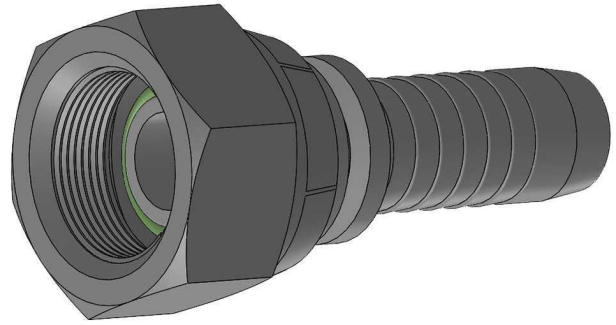

# Hydra-Comp

Standard series  
BSP Fittings XR0051

## BSP Swivel female 60° cone with o-ring

Stainless Steel AISI 316-L

Part n°	DN	R1	L	L1	HEX 1	ØC	ØD
<b>XR00510404</b>	1/4"	1/4" BSP	44	28	19	4	4
<b>XR00510606</b>	3/8"	3/8" BSP	47.5	29.5	22	7	7
<b>XR00510608</b>	3/8"	1/2" BSP	49.5	29.5	27	7	7
<b>XR00510808</b>	1/2"	1/2" BSP	51	30.5	27	9.5	9.5
<b>XR00510812</b>	1/2"	3/4" BSP	53.5	30.5	32	9.5	15
<b>XR00511012</b>	5/8"	3/4" BSP	57.3	34	32	12	12
<b>XR00511212</b>	3/4"	3/4" BSP	63.5	39	32	15	15
<b>XR00511616</b>	1"	1" BSP	74.5	47	41	19	19
<b>XR00512020*</b>	1"1/4	1"1/4 BSP	84.5	54.5	50	26	26
<b>XR00512424*</b>	1"1/2	1"1/2 BSP	91	58	55	32	32
<b>XR00513232*</b>	2"	2" BSP	103	72	70	44	44