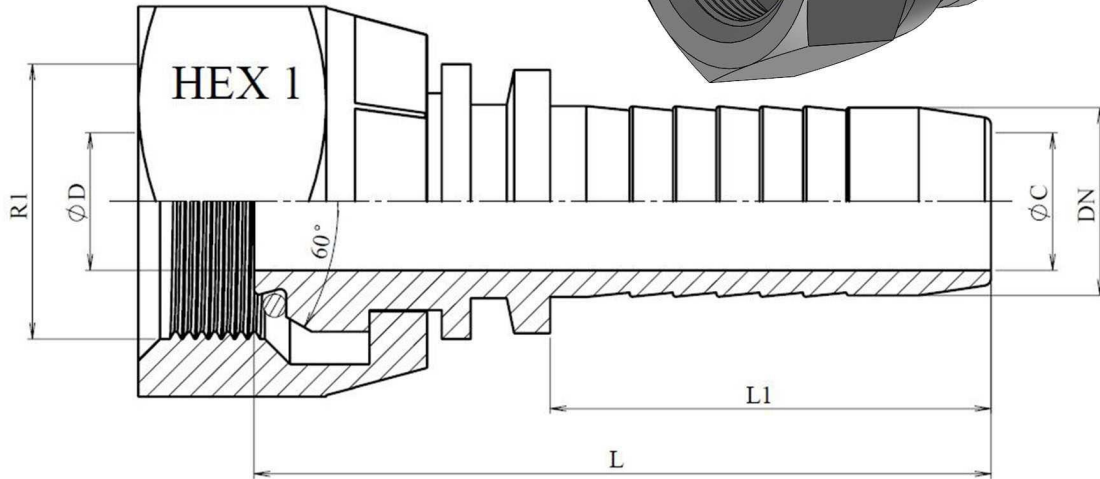

# Hydra-Comp

Standard series  
BSP Fittings XR0051

## BSP Swivel female 60° cone with o-ring

Stainless Steel AISI 316-L

Part n°	DN	R1	L	L1	HEX 1	ØC	ØD
<b>XR00510404</b>	1/4"	1/4" BSP	44	28	19	4	4
<b>XR00510606</b>	3/8"	3/8" BSP	47.5	29.5	22	7	7
<b>XR00510608</b>	3/8"	1/2" BSP	49.5	29.5	27	7	7
<b>XR00510808</b>	1/2"	1/2" BSP	51	30.5	27	9.5	9.5
<b>XR00510812</b>	1/2"	3/4" BSP	53.5	30.5	32	9.5	15
<b>XR00511012</b>	5/8"	3/4" BSP	57.3	34	32	12	12
<b>XR00511212</b>	3/4"	3/4" BSP	63.5	39	32	15	15
<b>XR00511616</b>	1"	1" BSP	74.5	47	41	19	19
<b>XR00512020*</b>	1"1/4	1"1/4 BSP	84.5	54.5	50	26	26
<b>XR00512424*</b>	1"1/2	1"1/2 BSP	91	58	55	32	32
<b>XR00513232*</b>	2"	2" BSP	103	72	70	44	44