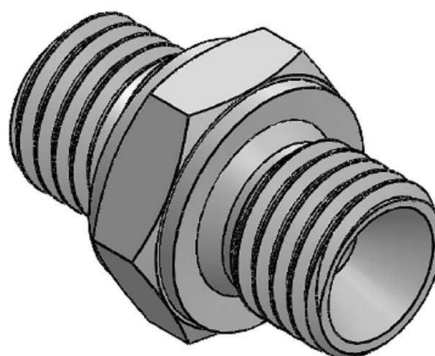

BSP Adaptors

Straight male adaptors

Adaptor male BSP 60° - male BSP 60°

Stainless Steel AISI 316-L

Part n°	R1	R2	L	HEX 1	ØC
XR0010200*	1/8" BSP	1/8" BSP	22	14	3,5
XR0010400	1/4" BSP	1/4" BSP	31	17	6
XR0010419*	1/4" BSP	1/4" BSP	31	19	6
XR0010600	3/8" BSP	3/8" BSP	35	22	8
XR0010800	1/2" BSP	1/2" BSP	42,5	27	11
XR0011000	5/8" BSP	5/8" BSP	45	30	14
XR0011200	3/4" BSP	3/4" BSP	45	32	16
XR0011600	1" BSP	1" BSP	53	41	22
XR0012000*	1"1/4 BSP	1"1/4 BSP	56	50	28,5
XR0012400*	1"1/2 BSP	1"1/2 BSP	61	55	33
XR0013200*	2" BSP	2" BSP	71	65	46
XR0013270*	2" BSP	2" BSP	71	70	46