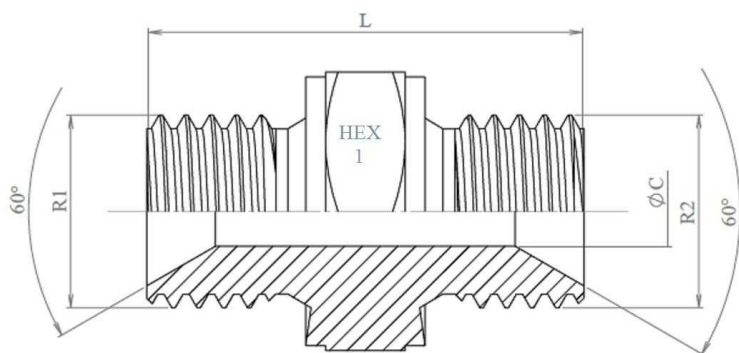

BSP Adaptors

Straight male adaptors

Adaptor male BSP 60° - male BSP 60°

Stainless Steel AISI 316-L

Part n°	R1	R2	L	HEX 1	ØC
XR0010200*	1/8" BSP	1/8" BSP	22	14	3,5
XR0010400	1/4" BSP	1/4" BSP	31	17	6
XR0010419*	1/4" BSP	1/4" BSP	31	19	6
XR0010600	3/8" BSP	3/8" BSP	35	22	8
XR0010800	1/2" BSP	1/2" BSP	42,5	27	11
XR0011000	5/8" BSP	5/8" BSP	45	30	14
XR0011200	3/4" BSP	3/4" BSP	45	32	16
XR0011600	1" BSP	1" BSP	53	41	22
XR0012000*	1"1/4 BSP	1"1/4 BSP	56	50	28,5
XR0012400*	1"1/2 BSP	1"1/2 BSP	61	55	33
XR0013200*	2" BSP	2" BSP	71	65	46
XR0013270*	2" BSP	2" BSP	71	70	46