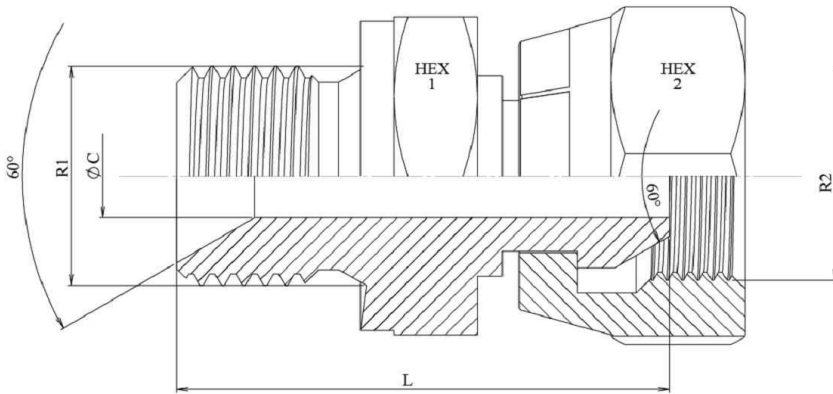

BSP Adaptors

Adaptors male-female

Adaptor male BSP 60° - swivel female BSP 60°

Stainless Steel AISI 316-L

Part n°	R1	R2	L	HEX 1	HEX 2	ØC
XRVO110400	M 1/4" BSP	F 1/4" BSP	29,5	19	19	6
XRVO110600	M 3/8" BSP	F 3/8" BSP	33,5	22	22	8
XRVO110800	M 1/2" BSP	F 1/2" BSP	39,5	27	27	11
XRVO111200	M 3/4" BSP	F 3/4" BSP	43,5	32	32	16
XRVO111600	M 1" BSP	F 1" BSP	51,5	41	41	22
XRVO112000	M 1"1/4 BSP	F 1"1/4 BSP	56	50	50	28,5
XRVO112400	M 1"1/2 BSP	F 1"1/2 BSP	59	55	55	32
	M 2" BSP	F 2" BSP	63	70	70	46