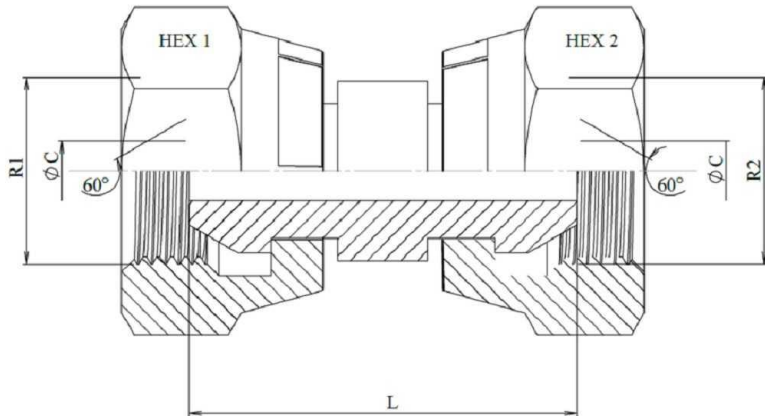

BSP Adaptors
Adaptors male-female

Adaptor BSP 60° swivel female - BSP 60° swivel female

Stainless Steel AISI 316-L

Part n°	R1	R2	L	HEX 1	ØC
XRVO210400	1/4" BSP	1/4" BSP	26	19	5
XRVO210600	3/8" BSP	3/8" BSP	28	22	7
XRVO210800	1/2" BSP	1/2" BSP	34	27	9,5
XRVO211200	3/4" BSP	3/4" BSP	39	32	15
XRVO211600	1" BSP	1" BSP	47	41	19
XRVO212000	1" 1/4 BSP	1" 1/4 BSP	51	50	26
XRVO212400	1" 1/2 BSP	1" 1/2 BSP	55	55	32
XRVO213200	2" BSP	2" BSP	55	70	45