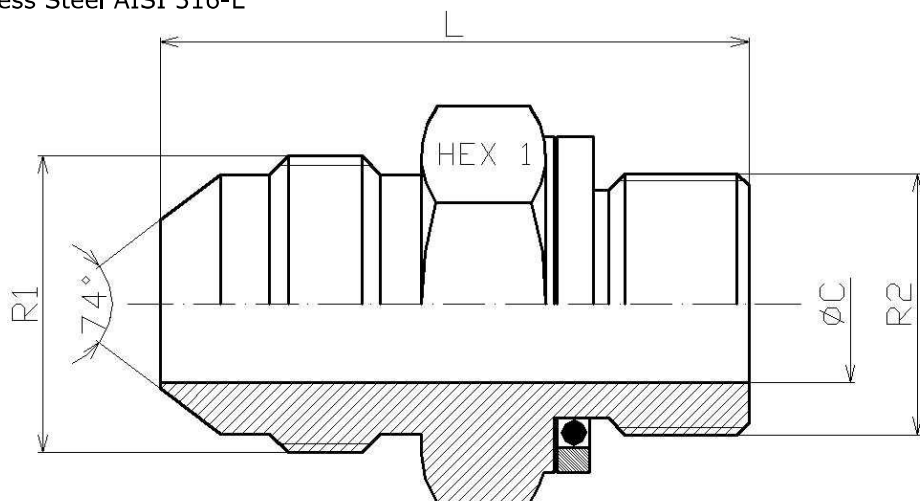

## Straight adaptor male JIC 37° - male BSP

Stainless Steel AISI 316-L

| Part n°          | ØD1      | ØD2   | R1            | R2        | L    | HEX 1 | ØC   |
|------------------|----------|-------|---------------|-----------|------|-------|------|
| <b>XR3070402</b> | 6        | 1/4   | 7/16" 20h UNF | 1/8" BSP  | 29,5 | 17    | 4    |
| <b>XR3070404</b> | 6        | 1/4   | 7/16" 20h UNF | 1/4" BSP  | 32   | 19    | 4    |
| <b>XR3070406</b> | 6        | 1/4   | 7/16" 20h UNF | 3/8" BSP  | 34   | 22    | 4    |
| <b>XR3070408</b> | 6        | 1/4   | 7/16" 20h UNF | 1/2" BSP  | 38,1 | 27    | 4,4  |
| <b>XR3070504</b> | 8        | 5/16  | 1/2" 20h UNF  | 1/4" BSP  | 32   | 19    | 5,5  |
| <b>XR3070506</b> | 8        | 5/16  | 1/2" 20h UNF  | 3/8" BSP  | 33   | 22    | 5    |
| <b>XR3070604</b> | 10       | 3/8   | 9/16" 18h UNF | 1/4" BSP  | 32,1 | 19    | 7,5  |
| <b>XR3070606</b> | 10       | 3/8   | 9/16" 18h UNF | 3/8" BSP  | 34,1 | 22    | 7,5  |
| <b>XR3070608</b> | 10       | 3/8   | 9/16" 18h UNF | 1/2" BSP  | 38,1 | 27    | 12   |
| <b>XR3070804</b> | 12       | 1/2   | 3/4" 16h UNF  | 1/4" BSP  | 36,7 | 22    | 7    |
| <b>XR3070806</b> | 12       | 1/2   | 3/4" 16h UNF  | 3/8" BSP  | 36,2 | 22    | 10   |
| <b>XR3070808</b> | 12       | 1/2   | 3/4" 16h UNF  | 1/2" BSP  | 40,2 | 30    | 9,5  |
| <b>XR3070812</b> | 12       | 1/2   | 3/4" 16h UNF  | 3/4" BSP  | 45   | 36    | 10   |
| <b>XR3071006</b> | 14-15-16 | 5/8   | 7/8" 14h UNF  | 3/8" BSP  | 41,3 | 24    | 10   |
| <b>XR3071008</b> | 14-15-16 | 5/8   | 7/8" 14h UNF  | 1/2" BSP  | 43   | 27    | 12   |
| <b>XR3071012</b> | 14-15-16 | 5/8   | 7/8" 14h UNF  | 3/4" BSP  | 47,4 | 32    | 12   |
| <b>XR3071208</b> | 18-20    | 3/4   | 1"1/16 12h UN | 1/2" BSP  | 49   | 32    | 11   |
| <b>XR3071212</b> | 18-20    | 3/4   | 1"1/16 12h UN | 3/4" BSP  | 47,5 | 32    | 15,5 |
| <b>XR3071216</b> | 18-20    | 3/4   | 1"1/16 12h UN | 1" BSP    | 53   | 46    | 15   |
| <b>XR3071612</b> | 25       | 1     | 1"5/16 12h UN | 3/4" BSP  | 51   | 36    | 20   |
| <b>XR3071616</b> | 25       | 1     | 1"5/16 12h UN | 1" BSP    | 54   | 46    | 21   |
| <b>XR3071620</b> | 25       | 1     | 1"5/16 12h UN | 1"1/4 BSP | 59   | 50    | 22   |
| <b>XR3072020</b> | 30-32    | 1 1/4 | 1"5/8 12h UN  | 1"1/4 BSP | 58,8 | 46    | 27,5 |
| <b>XR3072420</b> | 38       | 1 1/2 | 1"7/8 12h UN  | 1"1/4 BSP | 63,8 | 55    | 26   |
| <b>XR3072424</b> | 38       | 1 1/2 | 1"7/8 12h UN  | 1"1/2 BSP | 65,3 | 60    | 33,5 |